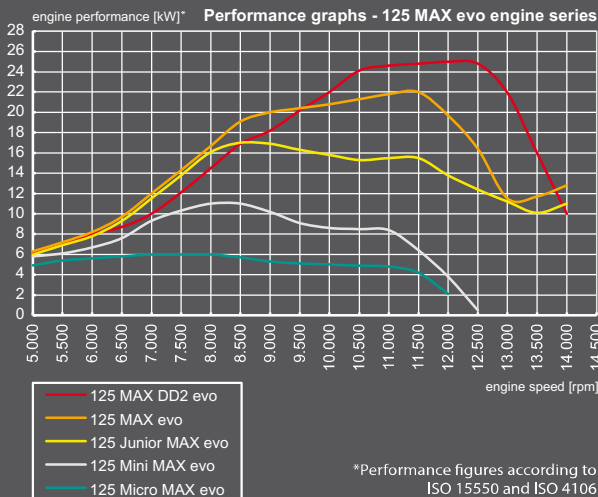

**125 MAX DD2 evo**

15+ years\*  
34 hp

- Age** 15 years +
- Race class** National/international
- Maximum Performance** 25 kW / 34 hp at 12,000 rpm
- Maximum torque** 22 Nm at 10,500 rpm
- Weight** bare engine: 16.8 kg / 37.0 lbs  
with complete power pack: 28.8 kg / 63.5 lbs
- Special features** Chainless drive system, 2-speed gearbox, operated by shift paddle from the steering wheel, cylinder with electronically controlled exhaust valve
- Power Pack** intake silencer, carburetor, fuel pump, engine, exhaust system, radiator, battery, battery box incl. cover, cable harness, OFF/ON/START switch, relay
- Chassis compatibility** wheel base up to 1,050 mm